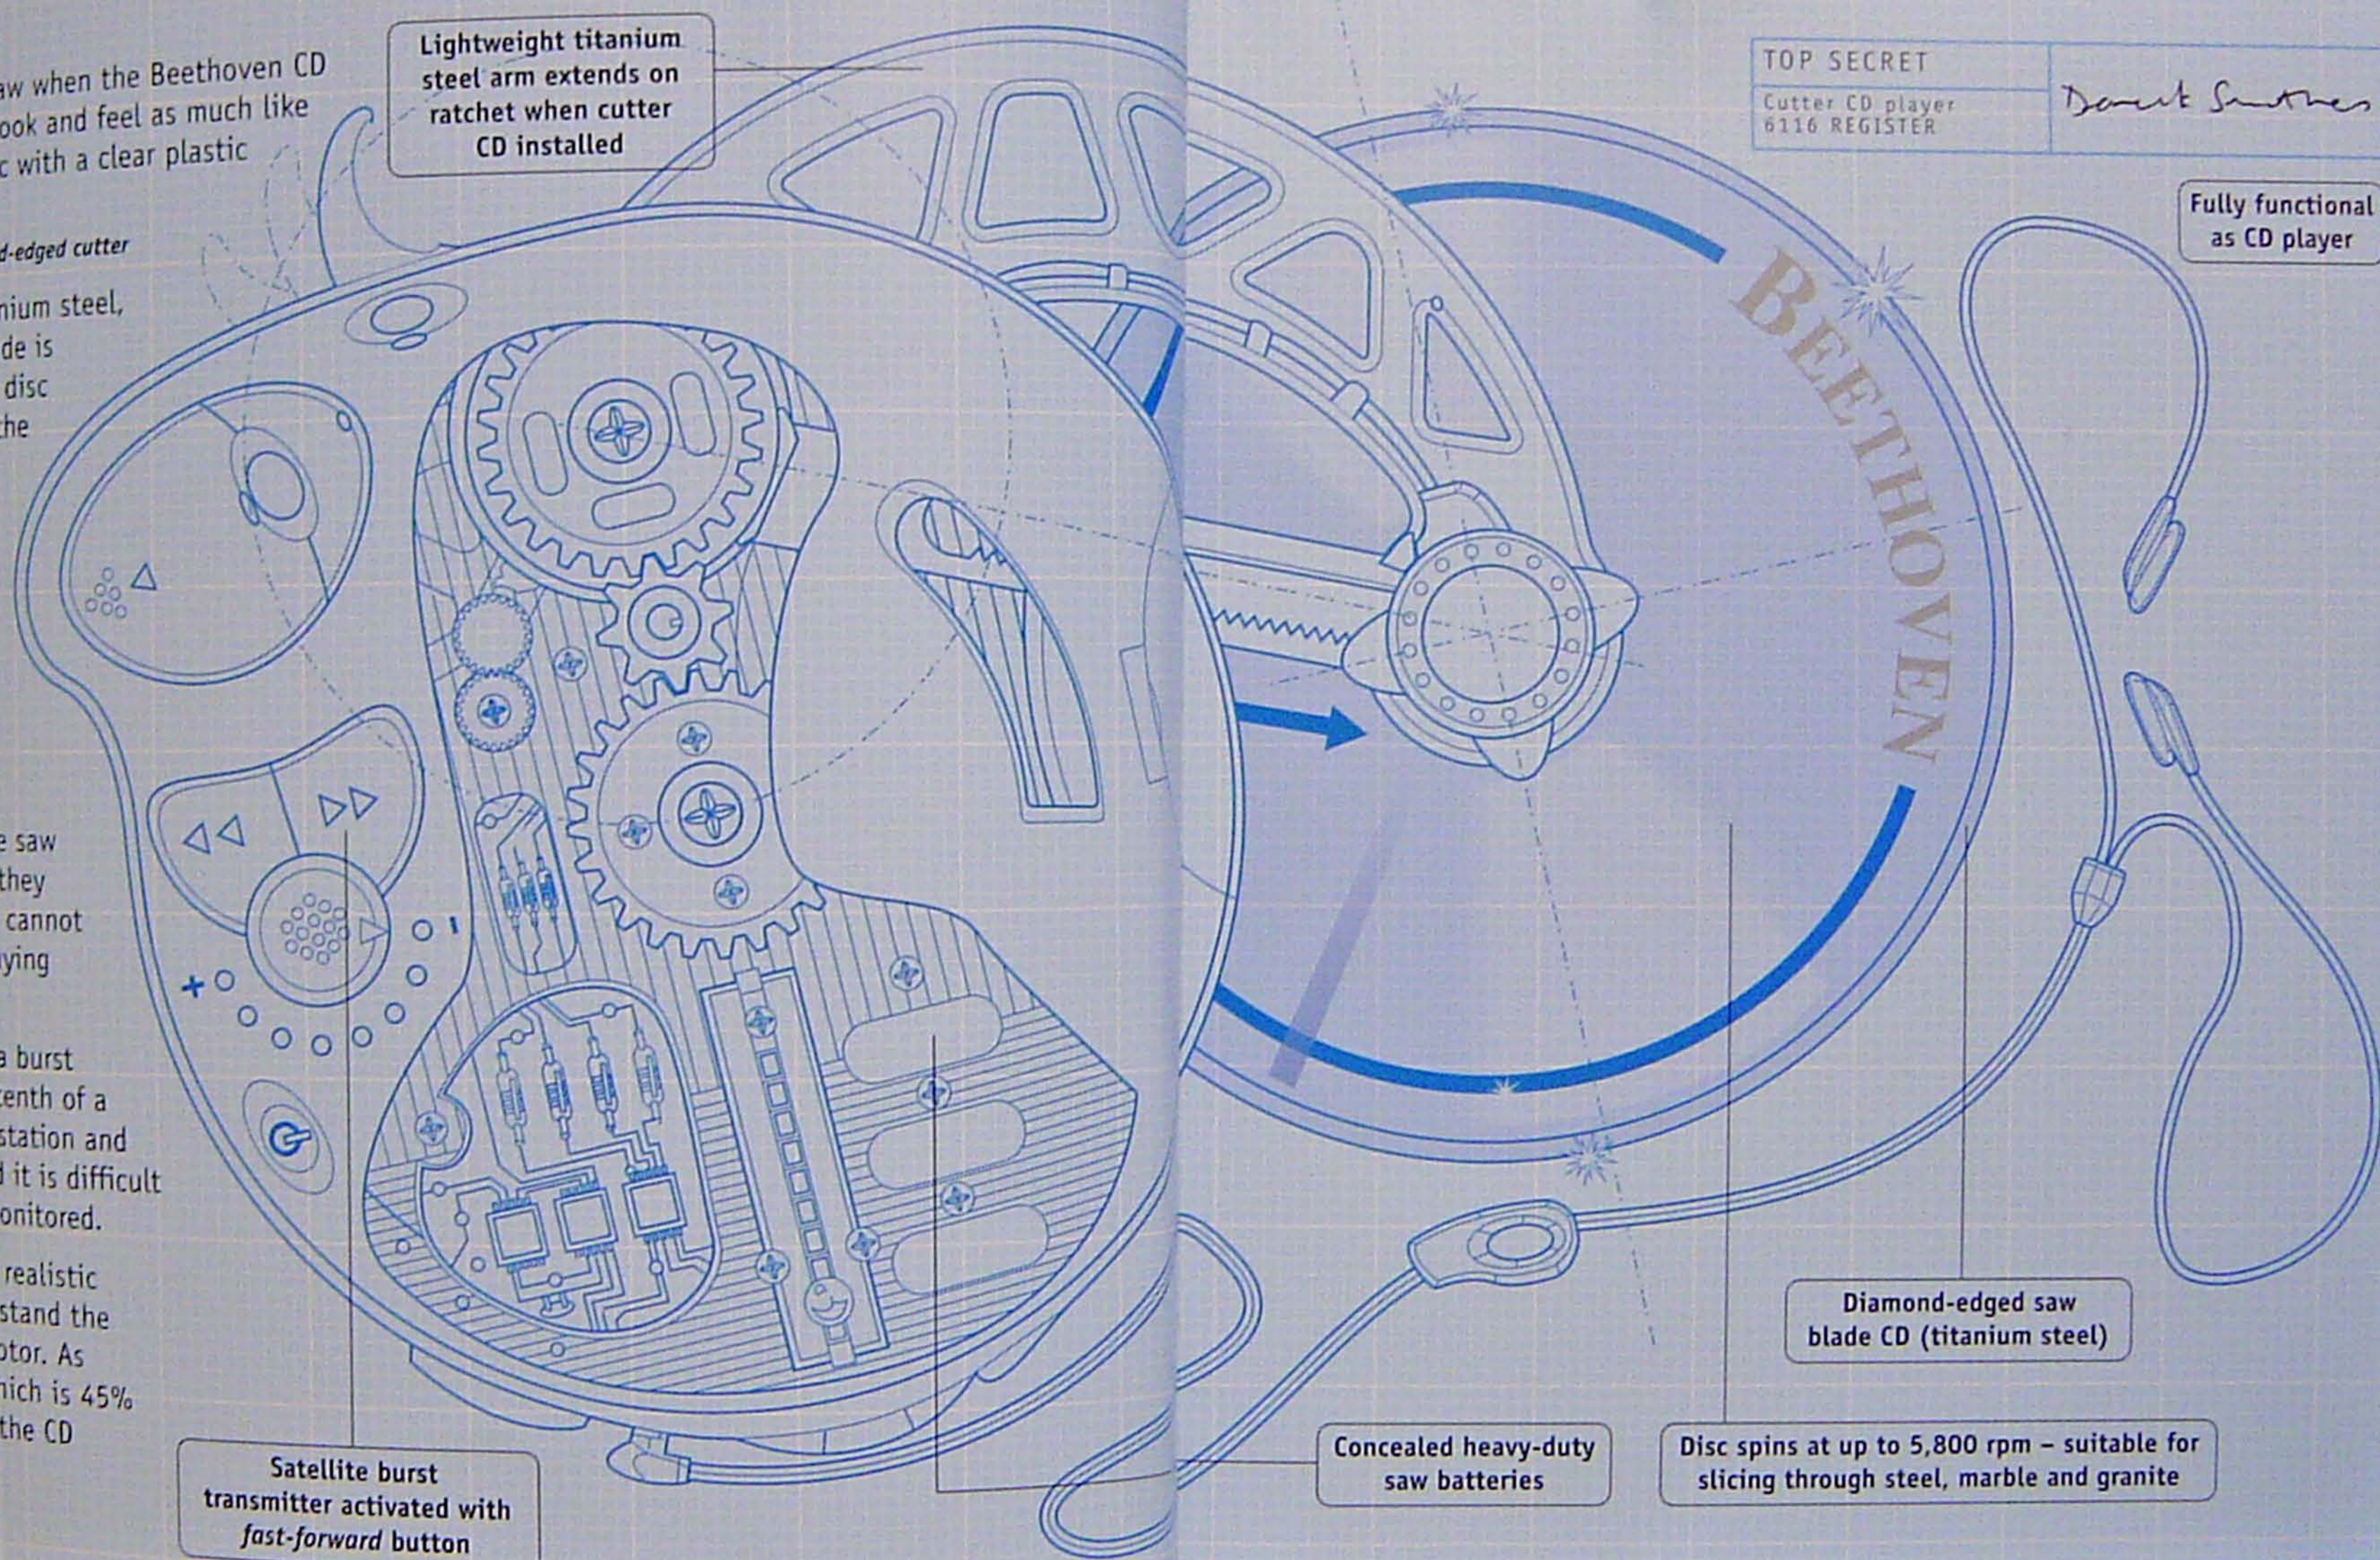

Scanning electron micrograph (SEM) of diamond-edged cutter

The saw batteries contain enough charge to power the saw for up to twenty minutes of continuous use. Because they are hidden inside the main body of the machine, they cannot be replaced without dismantling it. The normal CD playing mode runs off two AA batteries.

When the *fast-forward* button is pressed three times, a burst transmission sends a distress call lasting less than a tenth of a second. It is then picked up by the local MI6 signals station and sent via satellite to HQ. It is so short and compressed it is difficult to detect by outside sources, even if radio is being monitored.

It is important that the CD player should appear as realistic as possible, while still being sturdy enough to withstand the strong vibrations produced by the saw blade and motor. As above, the frame is made out of a titanium alloy which is 45% lighter than steel but twice as strong. The shell of the CD player is made from high-impact polyurethane.

Lightweight titanium steel arm extends on ratchet when cutter CD installed

TOP SECRET

Cutter CD player
6116 REGISTER

David Smith

Fully functional
as CD player

Satellite burst transmitter activated with fast-forward button

Concealed heavy-duty saw batteries

Disc spins at up to 5,800 rpm - suitable for slicing through steel, marble and granite

Diamond-edged saw blade CD (titanium steel)